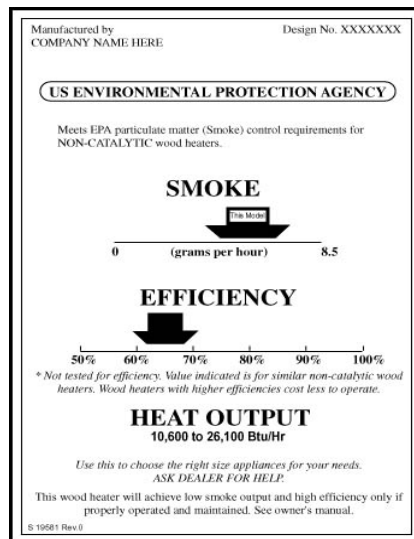

List of EPA Certified Wood Stoves March 15, 2013

EPA Wood Heater Program

Enclosed is the list of wood stoves certified by the United States Environmental Protection Agency (EPA). An EPA certified wood stove or wood heating appliance has been independently tested by an accredited laboratory to meet a particulate emissions limit of 7.5* grams per hour for noncatalytic wood stoves and 4.1* grams per hour for catalytic wood stoves. All wood heating appliances subject to the New Source Performance Standard for New Residential Wood Heaters under the Clean Air Act offered for sale in the United States are required to meet these emission limits. An EPA certified wood stove can be identified by a temporary paper label attached to the front of the wood stove and a permanent metal label affixed to the back or side of the wood stove (See examples below). Please contact John DuPree at 202-564-5950 should you have questions regarding a particular model line or manufacturer.